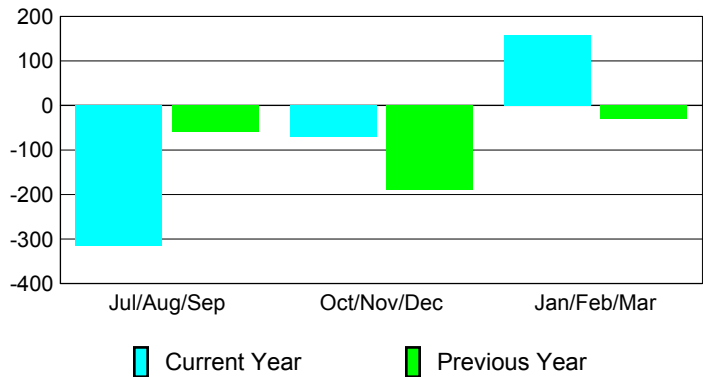

Membership Results 2008-2009

Membership 2007-2008

Month	Net Memb Goal	Actual New Memb	Actual Dropped Memb	Gain/Loss of Memb	Gain/Loss of Memb
Jul/Aug/Sep	80	154	-469	-315	-60
Oct/Nov/Dec	20	159	-229	-70	-190
Jan/Feb/Mar	130	388	-230	158	-31
Totals	230	701	-928	-227	-281

Membership Results 2008-2009

Goal, New, Dropped, Gain/Loss

Comparison of Membership Gain/Loss

Current Year Compared to the Previous Year

Gender Comparison 2008-2009