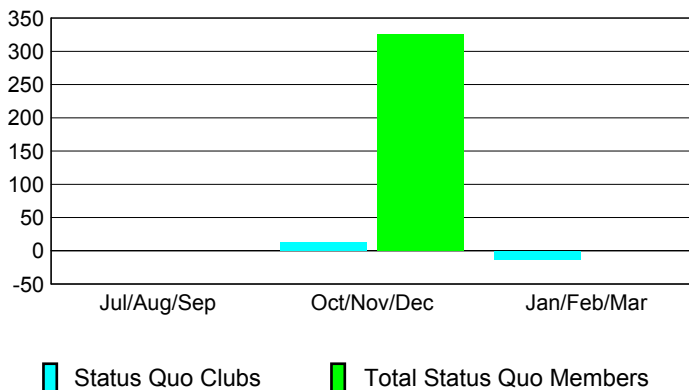

2008-2009 GMT Quarterly Report for District (or Undistricted) **District 354 C**

GMT: **BYEONG-DEOK KIM**

Location: **REPUBLIC OF KOREA**

GMT CA: **5**

CLUBS

Club Results 2008-2009

Clubs 2007-2008

Month	New Club Goal	Actual New Clubs	Actual Dropped Clubs	Gain/Loss of Clubs	Gain/Loss of Clubs
Jul/Aug/Sep	3	1	-11	-10	0
Oct/Nov/Dec	5	1	0	1	-7
Jan/Feb/Mar	2	-2	11	9	-2
Totals	10	0	0	0	-9

Club Results 2008-2009

Goal, New, Dropped, Gain/Loss

Comparison of Club Gain/Loss

Current Year Compared to the Previous Year

YTD Status Quo Clubs 2008-2009

Status Quo Clubs Compared to Status Quo Members

MEMBERSHIP

Membership Results 2008-2009

Membership 2007-2008

Month	Net Memb Goal	Actual New Memb	Actual Dropped Memb	Gain/Loss of Memb	Gain/Loss of Memb
Jul/Aug/Sep	80	154	-469	-315	-60
Oct/Nov/Dec	20	159	-229	-70	-190
Jan/Feb/Mar	130	388	-230	158	-31
Totals	230	701	-928	-227	-281