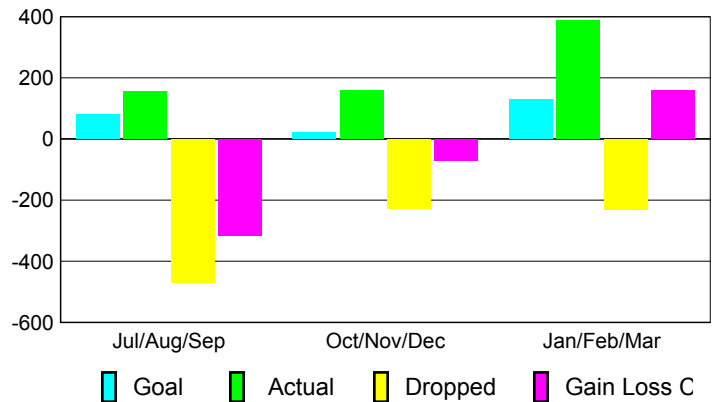

Membership Results 2008-2009

Goal, New, Dropped, Gain/Loss