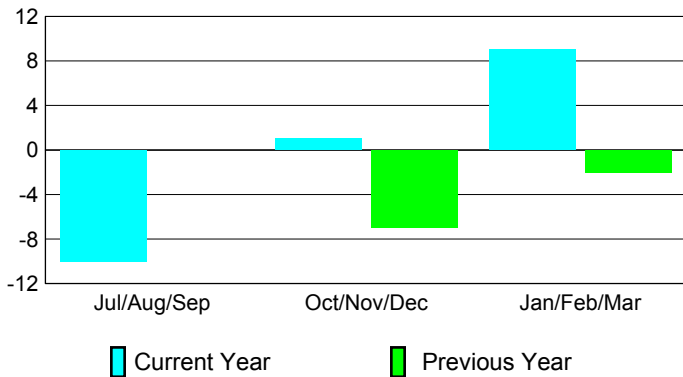

2008-2009 GMT Quarterly Report for District (or Undistricted) **District 354 C**

GMT: **BYEONG-DEOK KIM**

Location: **REPUBLIC OF KOREA**

GMT CA: **5**

CLUBS

Club Results 2008-2009

Clubs 2007-2008

Month	New Club Goal	Actual New Clubs	Actual Dropped Clubs	Gain/Loss of Clubs	Gain/Loss of Clubs
Jul/Aug/Sep	3	1	-11	-10	0
Oct/Nov/Dec	5	1	0	1	-7
Jan/Feb/Mar	2	-2	11	9	-2
Totals	10	0	0	0	-9

Club Results 2008-2009

Goal, New, Dropped, Gain/Loss

Comparison of Club Gain/Loss

Current Year Compared to the Previous Year

YTD Status Quo Clubs 2008-2009

Status Quo Clubs Compared to Status Quo Members

MEMBERSHIP