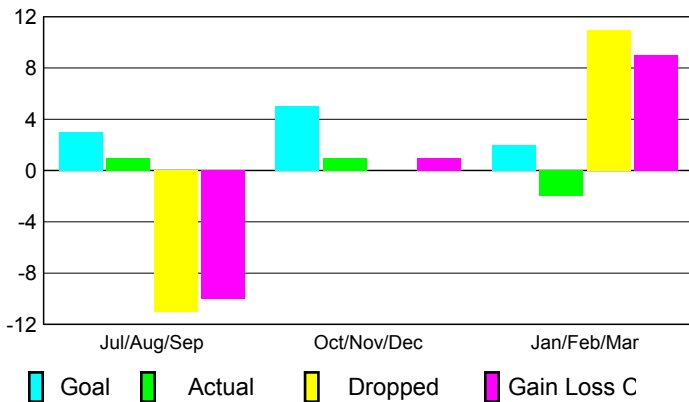

2008-2009 GMT Quarterly Report for District (or Undistricted) **District 354 C**

GMT: **BYEONG-DEOK KIM**

Location: **REPUBLIC OF KOREA**

GMT CA: **5**

CLUBS

Club Results 2008-2009

Clubs 2007-2008

Month	New Club Goal	Actual New Clubs	Actual Dropped Clubs	Gain/Loss of Clubs	Gain/Loss of Clubs
Jul/Aug/Sep	3	1	-11	-10	0
Oct/Nov/Dec	5	1	0	1	-7
Jan/Feb/Mar	2	-2	11	9	-2
Totals	10	0	0	0	-9

Club Results 2008-2009

Goal, New, Dropped, Gain/Loss

Comparison of Club Gain/Loss

Current Year Compared to the Previous Year

YTD Status Quo Clubs 2008-2009

Status Quo Clubs Compared to Status Quo Members

MEMBERSHIP

Membership Results 2008-2009

Membership 2007-2008

Month	Net Memb Goal	Actual New Memb	Actual Dropped Memb	Gain/Loss of Memb	Gain/Loss of Memb
Jul/Aug/Sep	80	154	-469	-315	-60
Oct/Nov/Dec	20	159	-229	-70	-190
Jan/Feb/Mar	130	388	-230	158	-31
Totals	230	701	-928	-227	-281